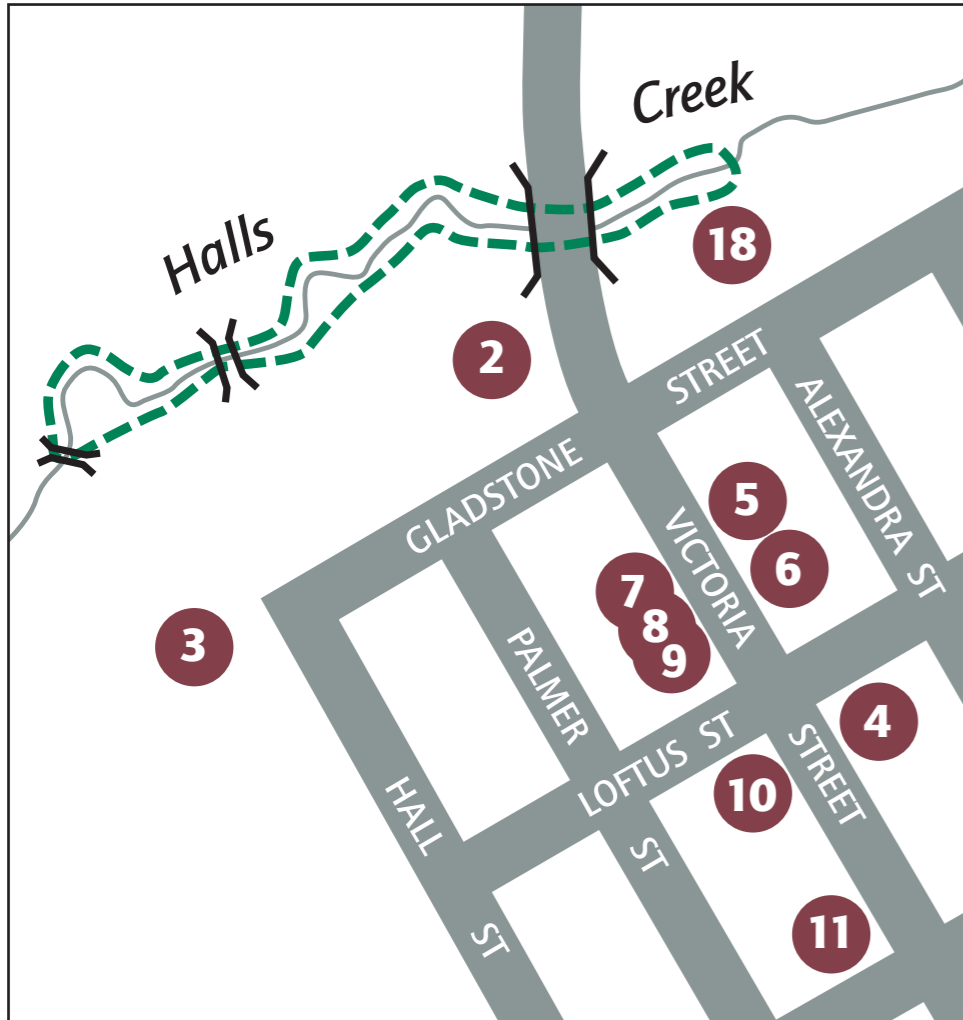

HALL VILLAGE WALKS

- 1** Cricketers' Arms Hotel Site
- 2** Memorial Avenue of Trees
- 3** Hall Sportsground Pavilion and Showground
- 4** Hall Reserve
- 5** "Winarlia"
- 6** Hall Premier Store and Post Office
- 7** Kinlyside Hall
- 8** Hall Village Motors
- 9** William Morris' Bootmakers Shop
- 10** St Michael and All Angels Anglican Church
- 11** Hall Primary School and Pines
- 12** "Cooe"
- 13** St Francis Xavier Catholic Church
- 14** Dellwood
- 15** Wattle Park Uniting Church
- 16** Hall Cemetery
- 17** Sunnyside
- 18** Hall Village Well